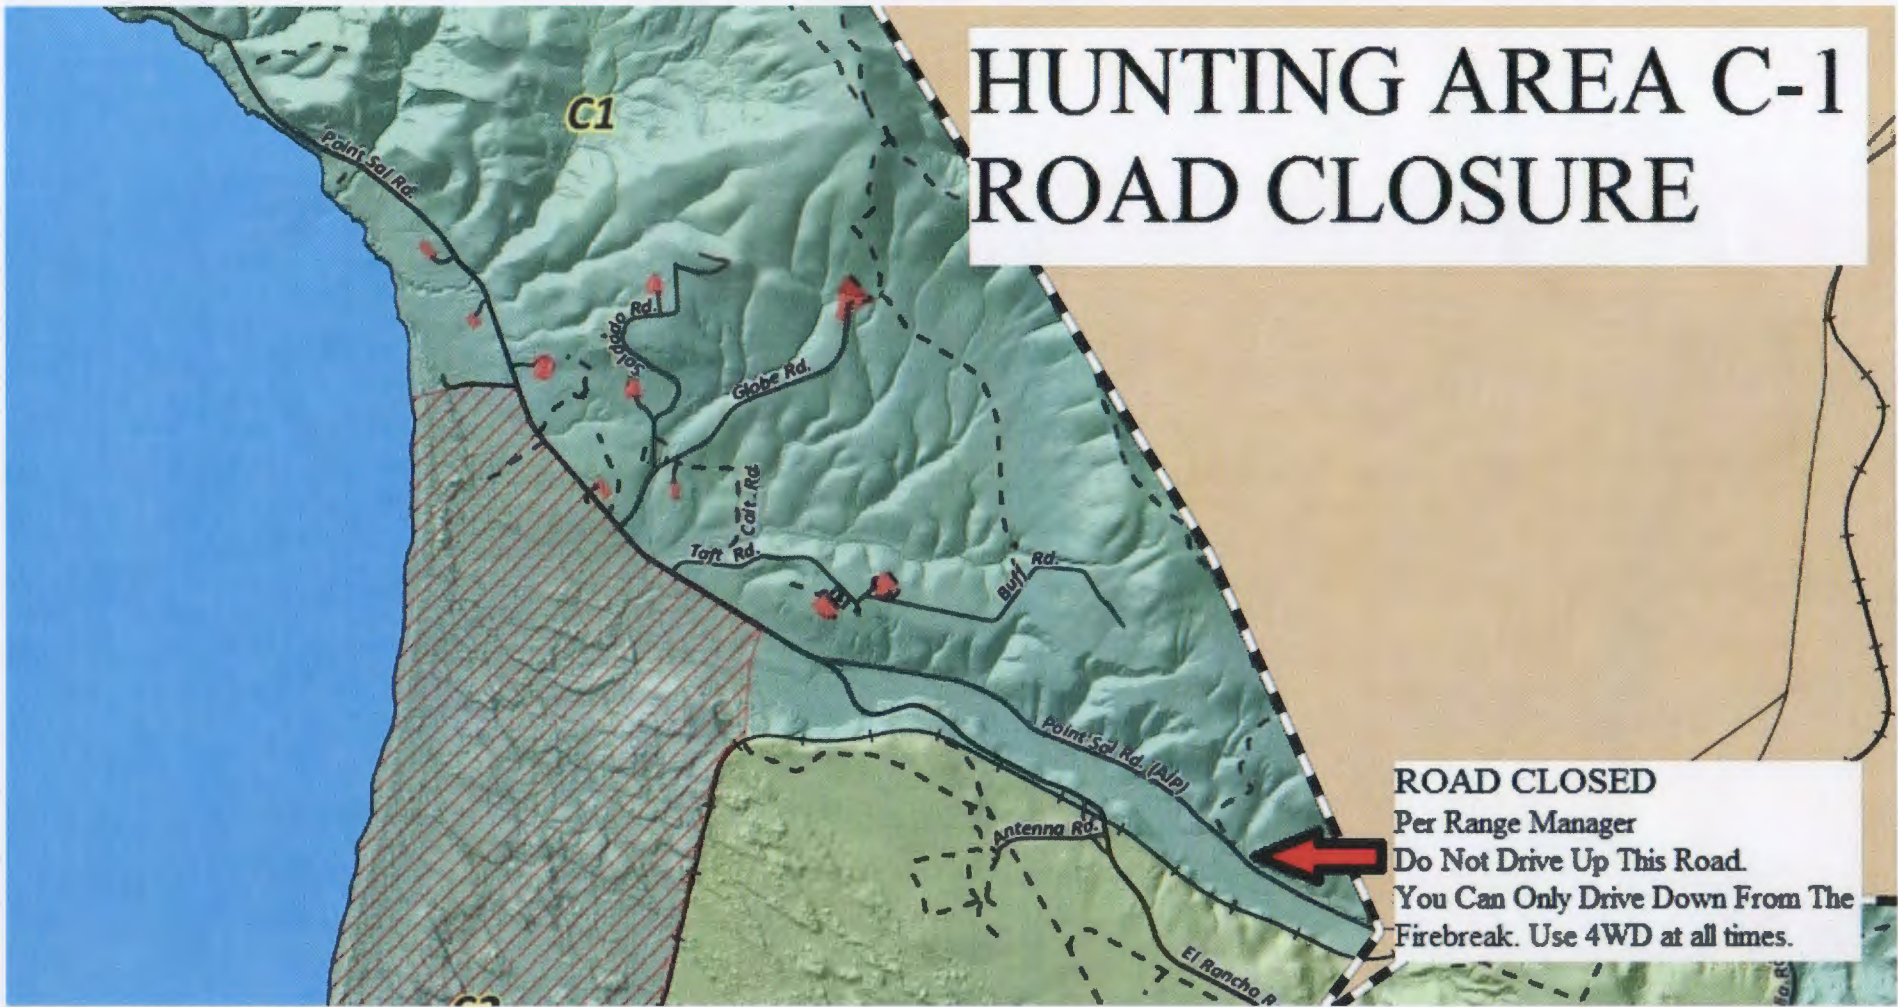

HUNTING AREA C-1 ROAD CLOSURE

ROAD CLOSED
Per Range Manager
Do Not Drive Up This Road.
You Can Only Drive Down From The
Firebreak. Use 4WD at all times.

X213
Hwy 141